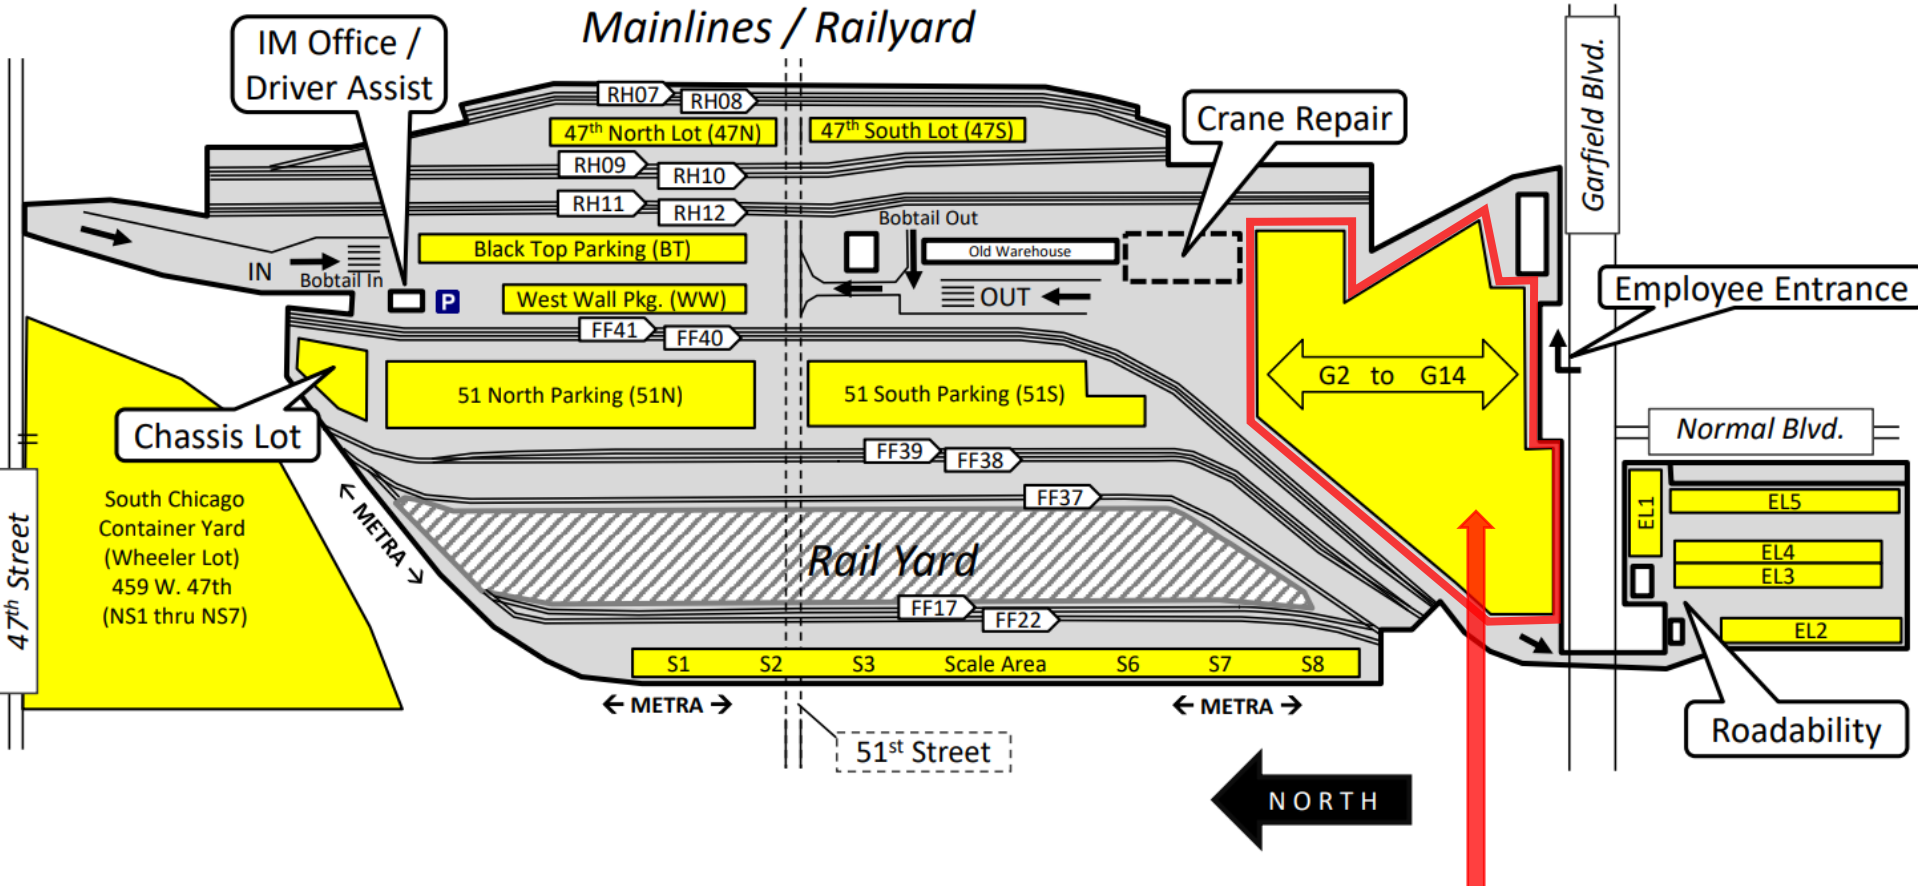

NS Chicago 47th IMF – Terminal Parking Map

361 West 47th, Chicago IL 60609

Paving Area