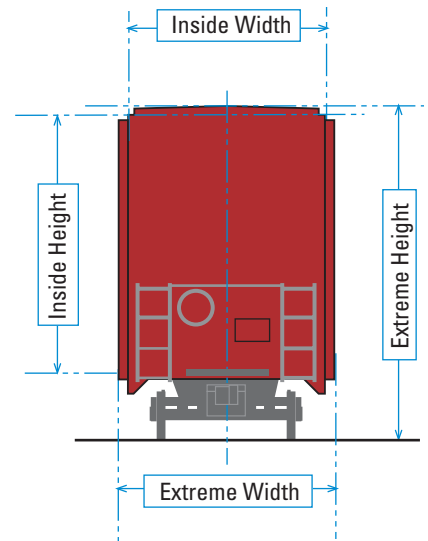

# 86' Boxcar

26.21 m

### 86' (26.21 m) Boxcar Ranges

Load Limits .....108,000 to 145,000 lbs  
 Cubic Capacity ..... 9,999 ft<sup>3</sup>

Inside Length .....86' 6"  
 Inside Width.....9' 2"  
 Inside Height.....12' 9"

Door Types ..... Double plug (4 door)  
 Door Height.....12' 9"  
 Door Width.....20' 0"

Floor Type ..... Steel plate  
 Wall Type.....Steel  
 Underframe.....Cushioned

Special Features .....Rub rail, column load divider

Major Commodity.....Auto parts

Actual dimensions may vary.