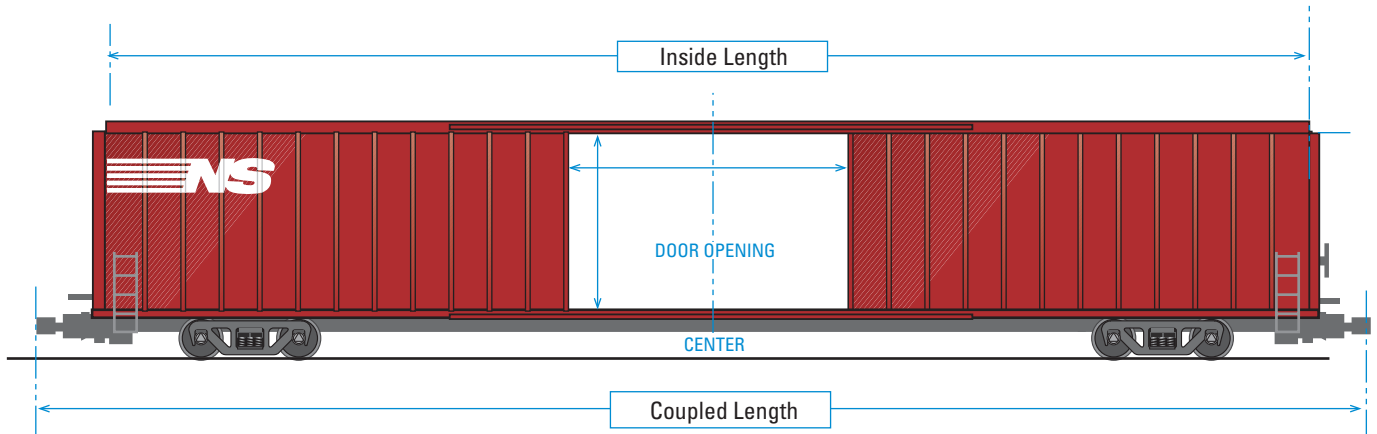

# 86' Boxcar

26.21 m

## DESCRIPTIONS

### 86' (26.21 m) Boxcar Ranges

Load Limits .....108,000 to 145,000 lbs  
 Cubic Capacity ..... 9,999 ft<sup>3</sup>

Inside Length .....86' 6"  
 Inside Width.....9' 2"  
 Inside Height.....12' 9"

Door Types ..... Double plug (4 door)  
 Door Height.....12' 9"  
 Door Width.....20' 0"