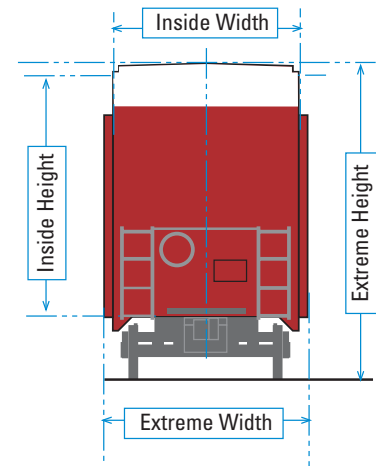

50' High Cube Boxcar

15.24 m

DESCRIPTIONS

50' (15.24 m) High Cube Boxcar Ranges

Load Limits 219,999 lbs
 Cubic Capacities 6,339 ft³

Inside Lengths 50' 6"
 Inside Widths 9' 6"
 Inside Heights 12' 7" to 13' 2"

Door Types Single plug
 Door Widths 10' 0" to 12' 0"
 Door Heights 12' 6"

Floor Types Smooth steel
 Wall Type Steel
 Underframe Cushioned

Special Features Lading strap anchors

Major Commodities Paper, general merchandise

Actual dimensions may vary.