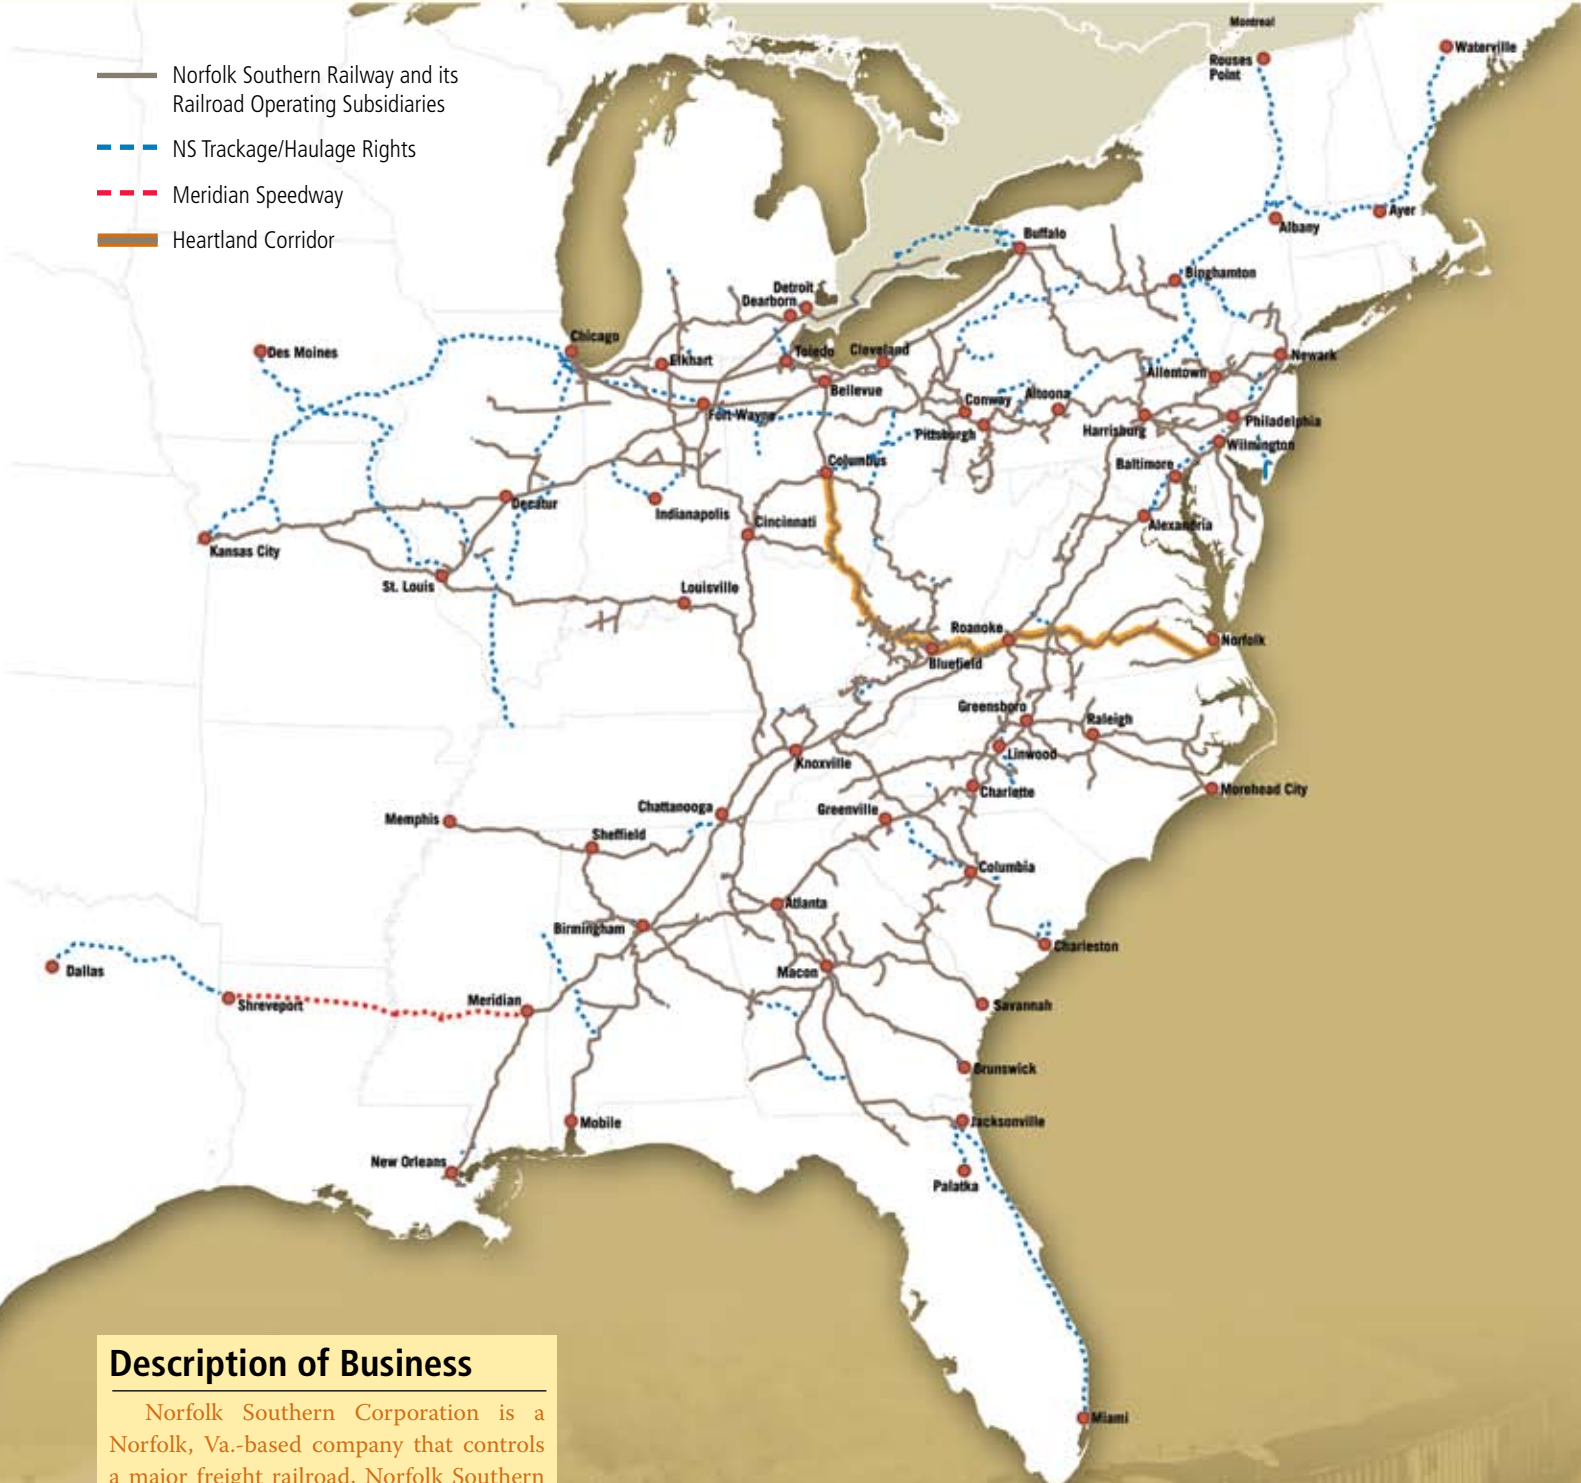

-  Norfolk Southern Railway and its Railroad Operating Subsidiaries
-  NS Trackage/Haulage Rights
-  Meridian Speedway
-  Heartland Corridor

## Description of Business

Norfolk Southern Corporation is a Norfolk, Va.-based company that controls a major freight railroad, Norfolk Southern Railway Company. The railway operates approximately 21,200 route miles in 22 eastern states, the District of Columbia and Ontario, Canada, serves all major eastern ports and connects with rail partners in the West and Canada, linking customers to markets around the world. Norfolk Southern provides comprehensive logistics services and offers the most extensive intermodal network in the East.