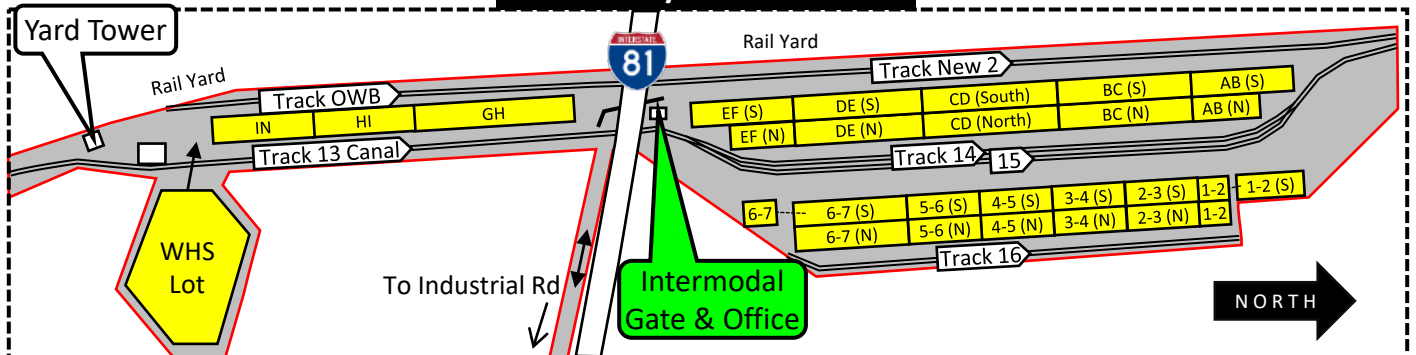

# NS Harrisburg IMF – Terminal Parking Map

3500 Industrial Road, Harrisburg, PA 17110

## Terminal Overview

## North End/Main Terminal

## South End/Stack Yard-Duckville Gate