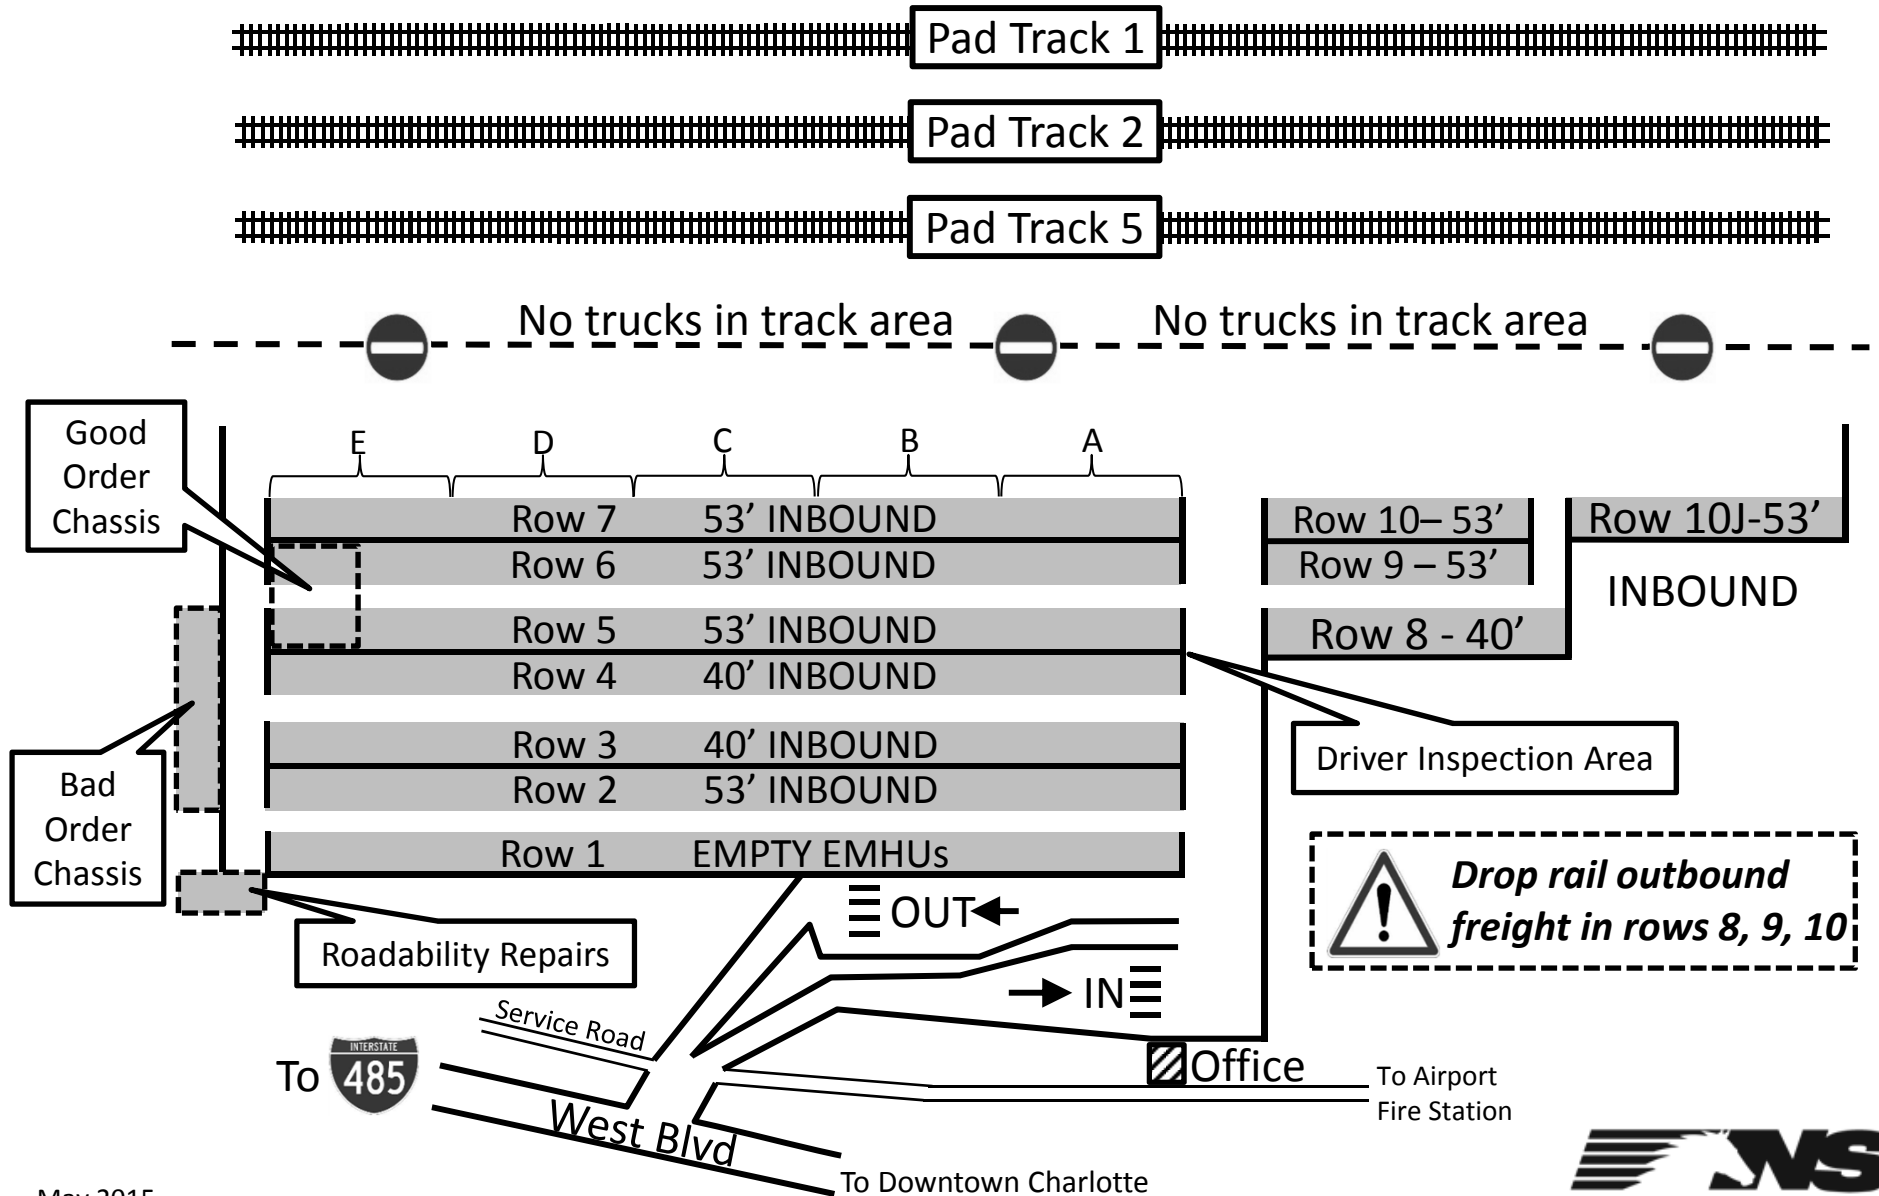

Charlotte IMF – Terminal Parking Map

5710 West Blvd, Charlotte, NC 28208

May 2015