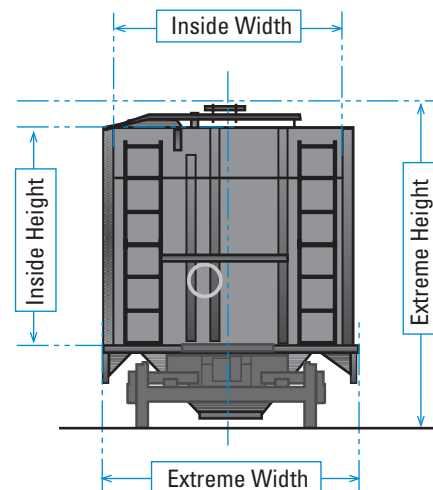

Jumbo Covered Hopper

DESCRIPTIONS

Jumbo Covered Hopper Ranges

Load Limits198,599 to 226,201 lbs

Cubic Capacities 4,426 to 5,324 ft³

Coupled Lengths 53' 3" to 61' 11"

Outside Widths 10' 6" to 10' 8"

Gate Configurations Gravity, pneumatic

Gate Dimensions 13 in. x 24 in.; 13 in. x 3' 6"; 24 in. x 29.9 in.;
24 in. x 3' 6"; 24 in. x 4' 0"; 29.9 in. x 29.9 in.; 29.9 in. x 33.9 in.

Hatch Types Round, trough

Number of Hatches(round) 10 or 12

Major Commodities Grain, grain products, fertilizer, alumina

Actual dimensions may vary.