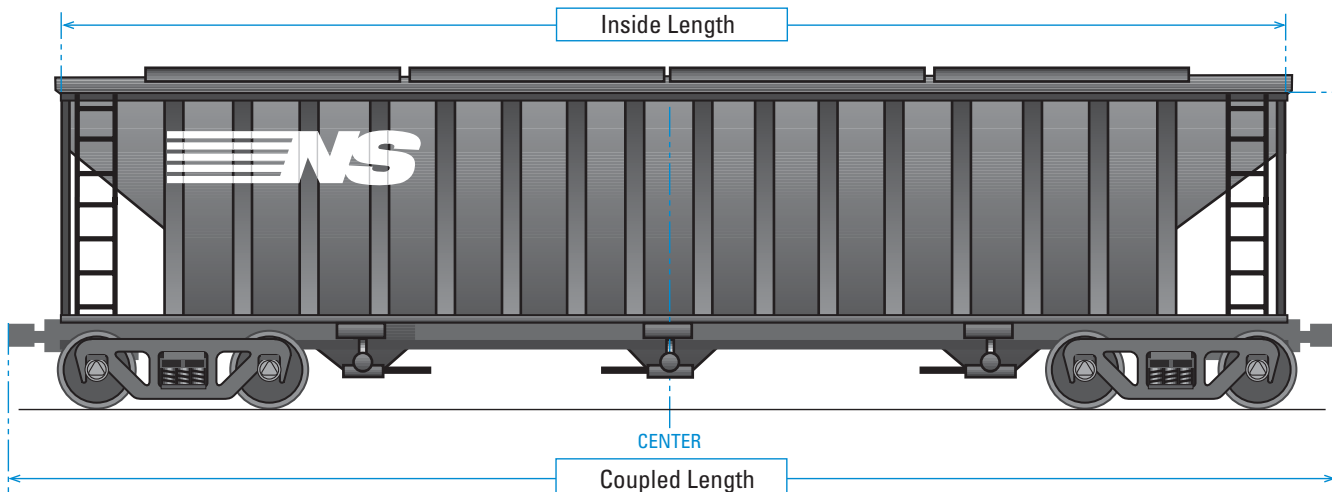

Jumbo Covered Hopper

DESCRIPTIONS

Jumbo Covered Hopper Ranges

Load Limits198,599 to 226,201 lbs

Cubic Capacities 4,426 to 5,324 ft³

Coupled Lengths 53' 3" to 61' 11"

Outside Widths 10' 6" to 10' 8"

Gate Configurations Gravity, pneumatic

Gate Dimensions 13 in. x 24 in.; 13 in. x 3' 6"; 24 in. x 29.9 in.;
24 in. x 3' 6"; 24 in. x 4' 0"; 29.9 in. x 29.9 in.; 29.9 in. x 33.9 in.

Hatch Types Round, trough

Number of Hatches(round) 10 or 12

Major Commodities Grain, grain products, fertilizer, alumina

Actual dimensions may vary.