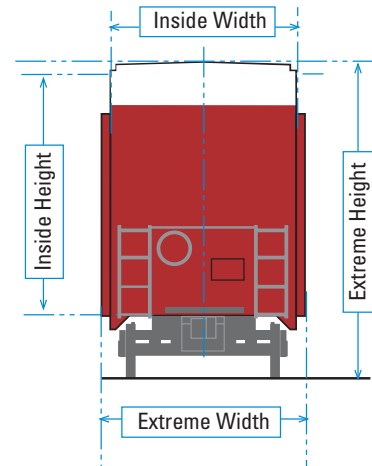

60' Autoparts Boxcar

18.51m

DESCRIPTIONS

60' (18.51m) High Cube Boxcar Ranges

Load Limits189,999 to 219,999 lbs
 Cubic Capacities7,499 ft³

Inside Lengths60' 9"
 Inside Widths.....9' 2"
 Inside Heights.....13' 2"

Door TypesDouble sliding, double plug
 Door Widths.....16' 0"
 Door Heights.....12' 6"

Floor TypesSmooth steel
 Wall TypeSteel
 UnderframeCushioned

Special FeaturesRub rail

Major CommoditiesAutoparts

Actual dimensions may vary.