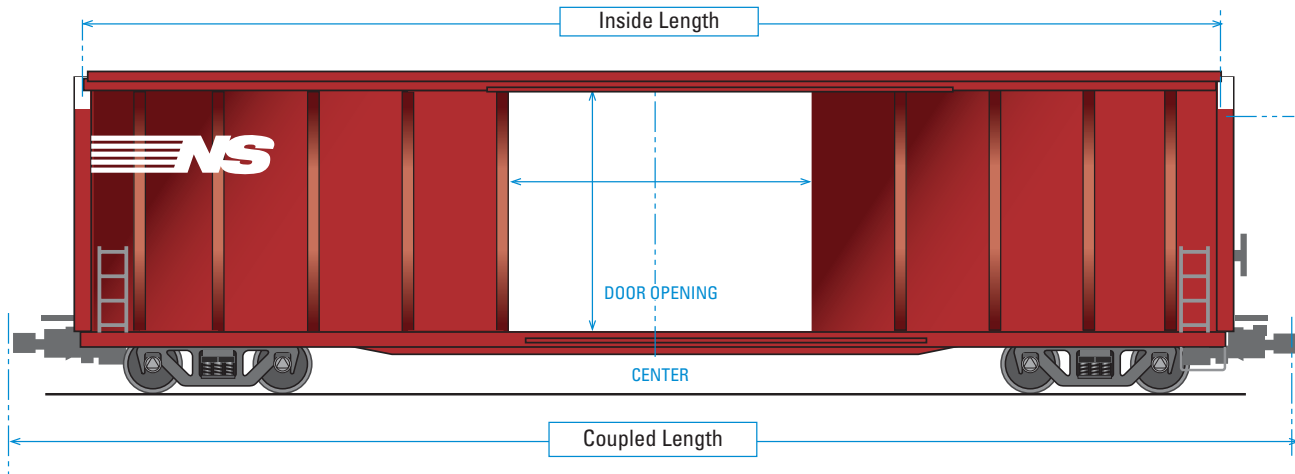

60' Autoparts Boxcar

18.51m

DESCRIPTIONS

60' (18.51m) High Cube Boxcar Ranges

Load Limits189,999 to 219,999 lbs
 Cubic Capacities7,499 ft³

Inside Lengths60' 9"
 Inside Widths.....9' 2"
 Inside Heights.....13' 2"

Door TypesDouble sliding, double plug
 Door Widths.....16' 0"
 Door Heights.....12' 6"

Floor TypesSmooth steel
 Wall TypeSteel
 UnderframeCushioned

Special FeaturesRub rail

Major CommoditiesAutoparts

Actual dimensions may vary.