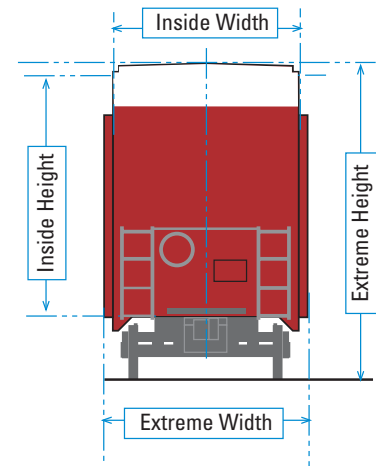

Actual dimensions may vary.